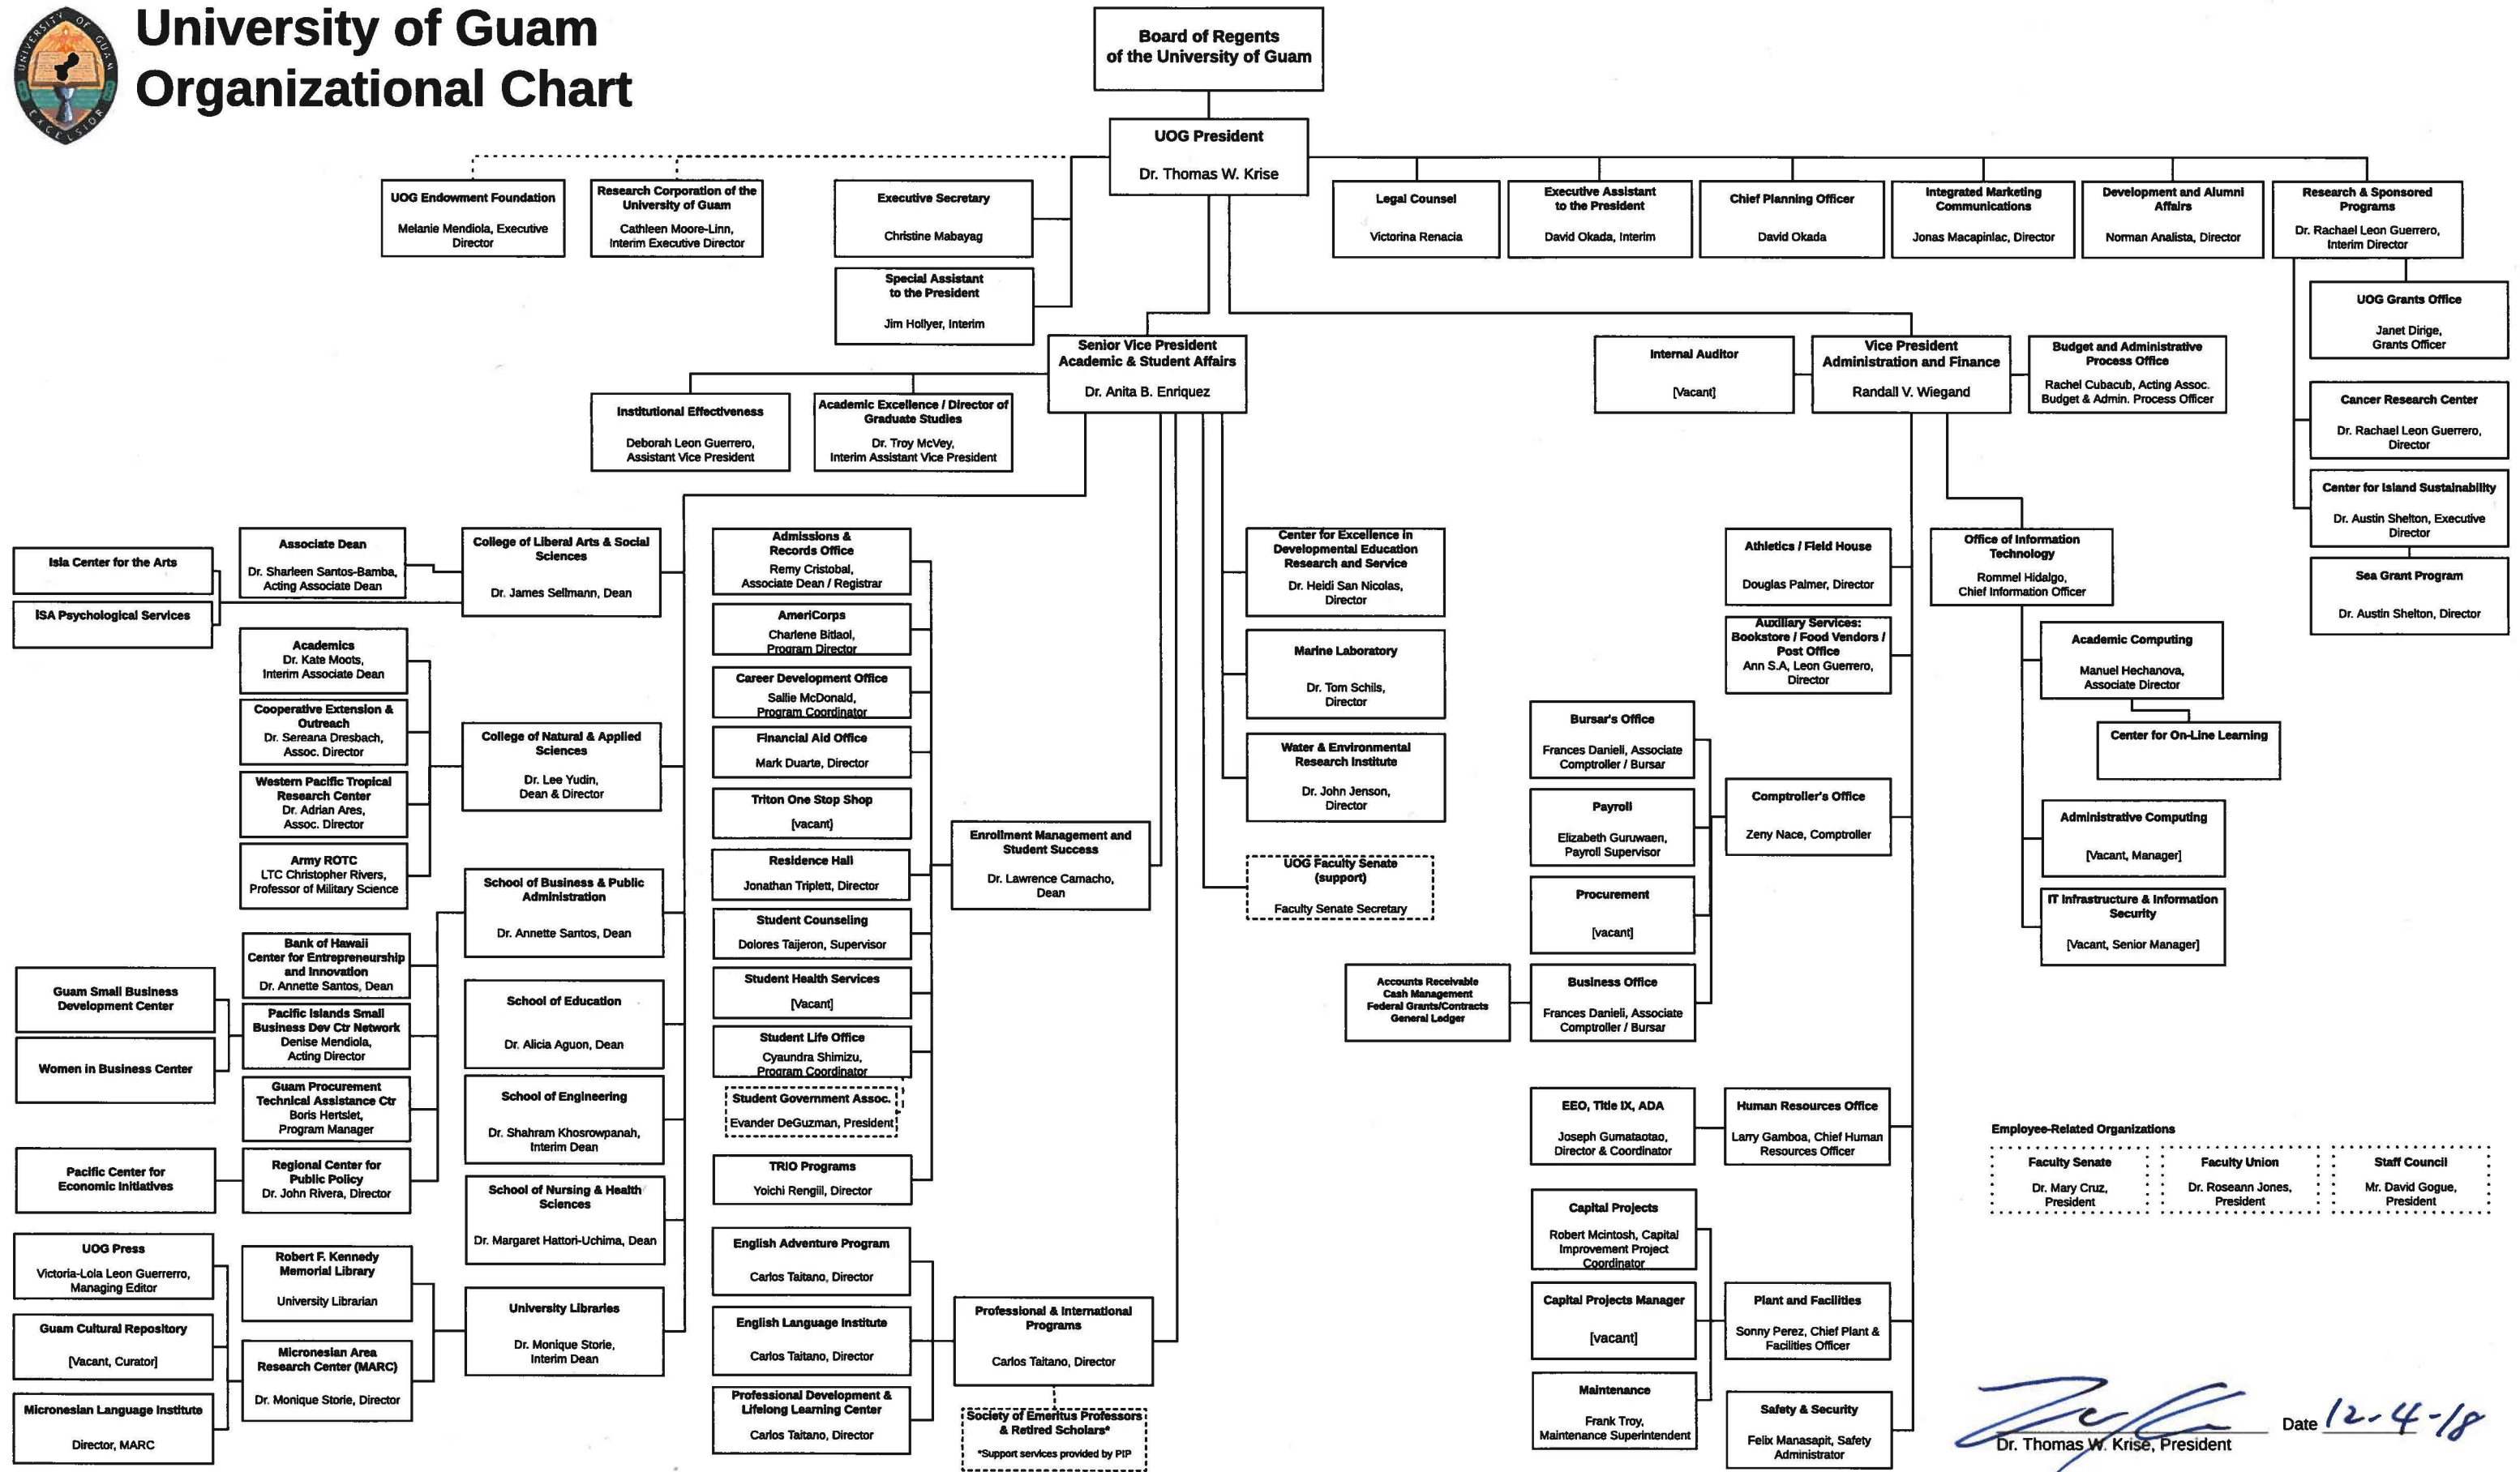

University of Guam Organizational Chart

Employee-Related Organizations

Faculty Senate Dr. Mary Cruz, President	Faculty Union Dr. Roseann Jones, President	Staff Council Mr. David Gogue, President
--	---	---

 Date 12-4-18
Dr. Thomas W. Krise, President