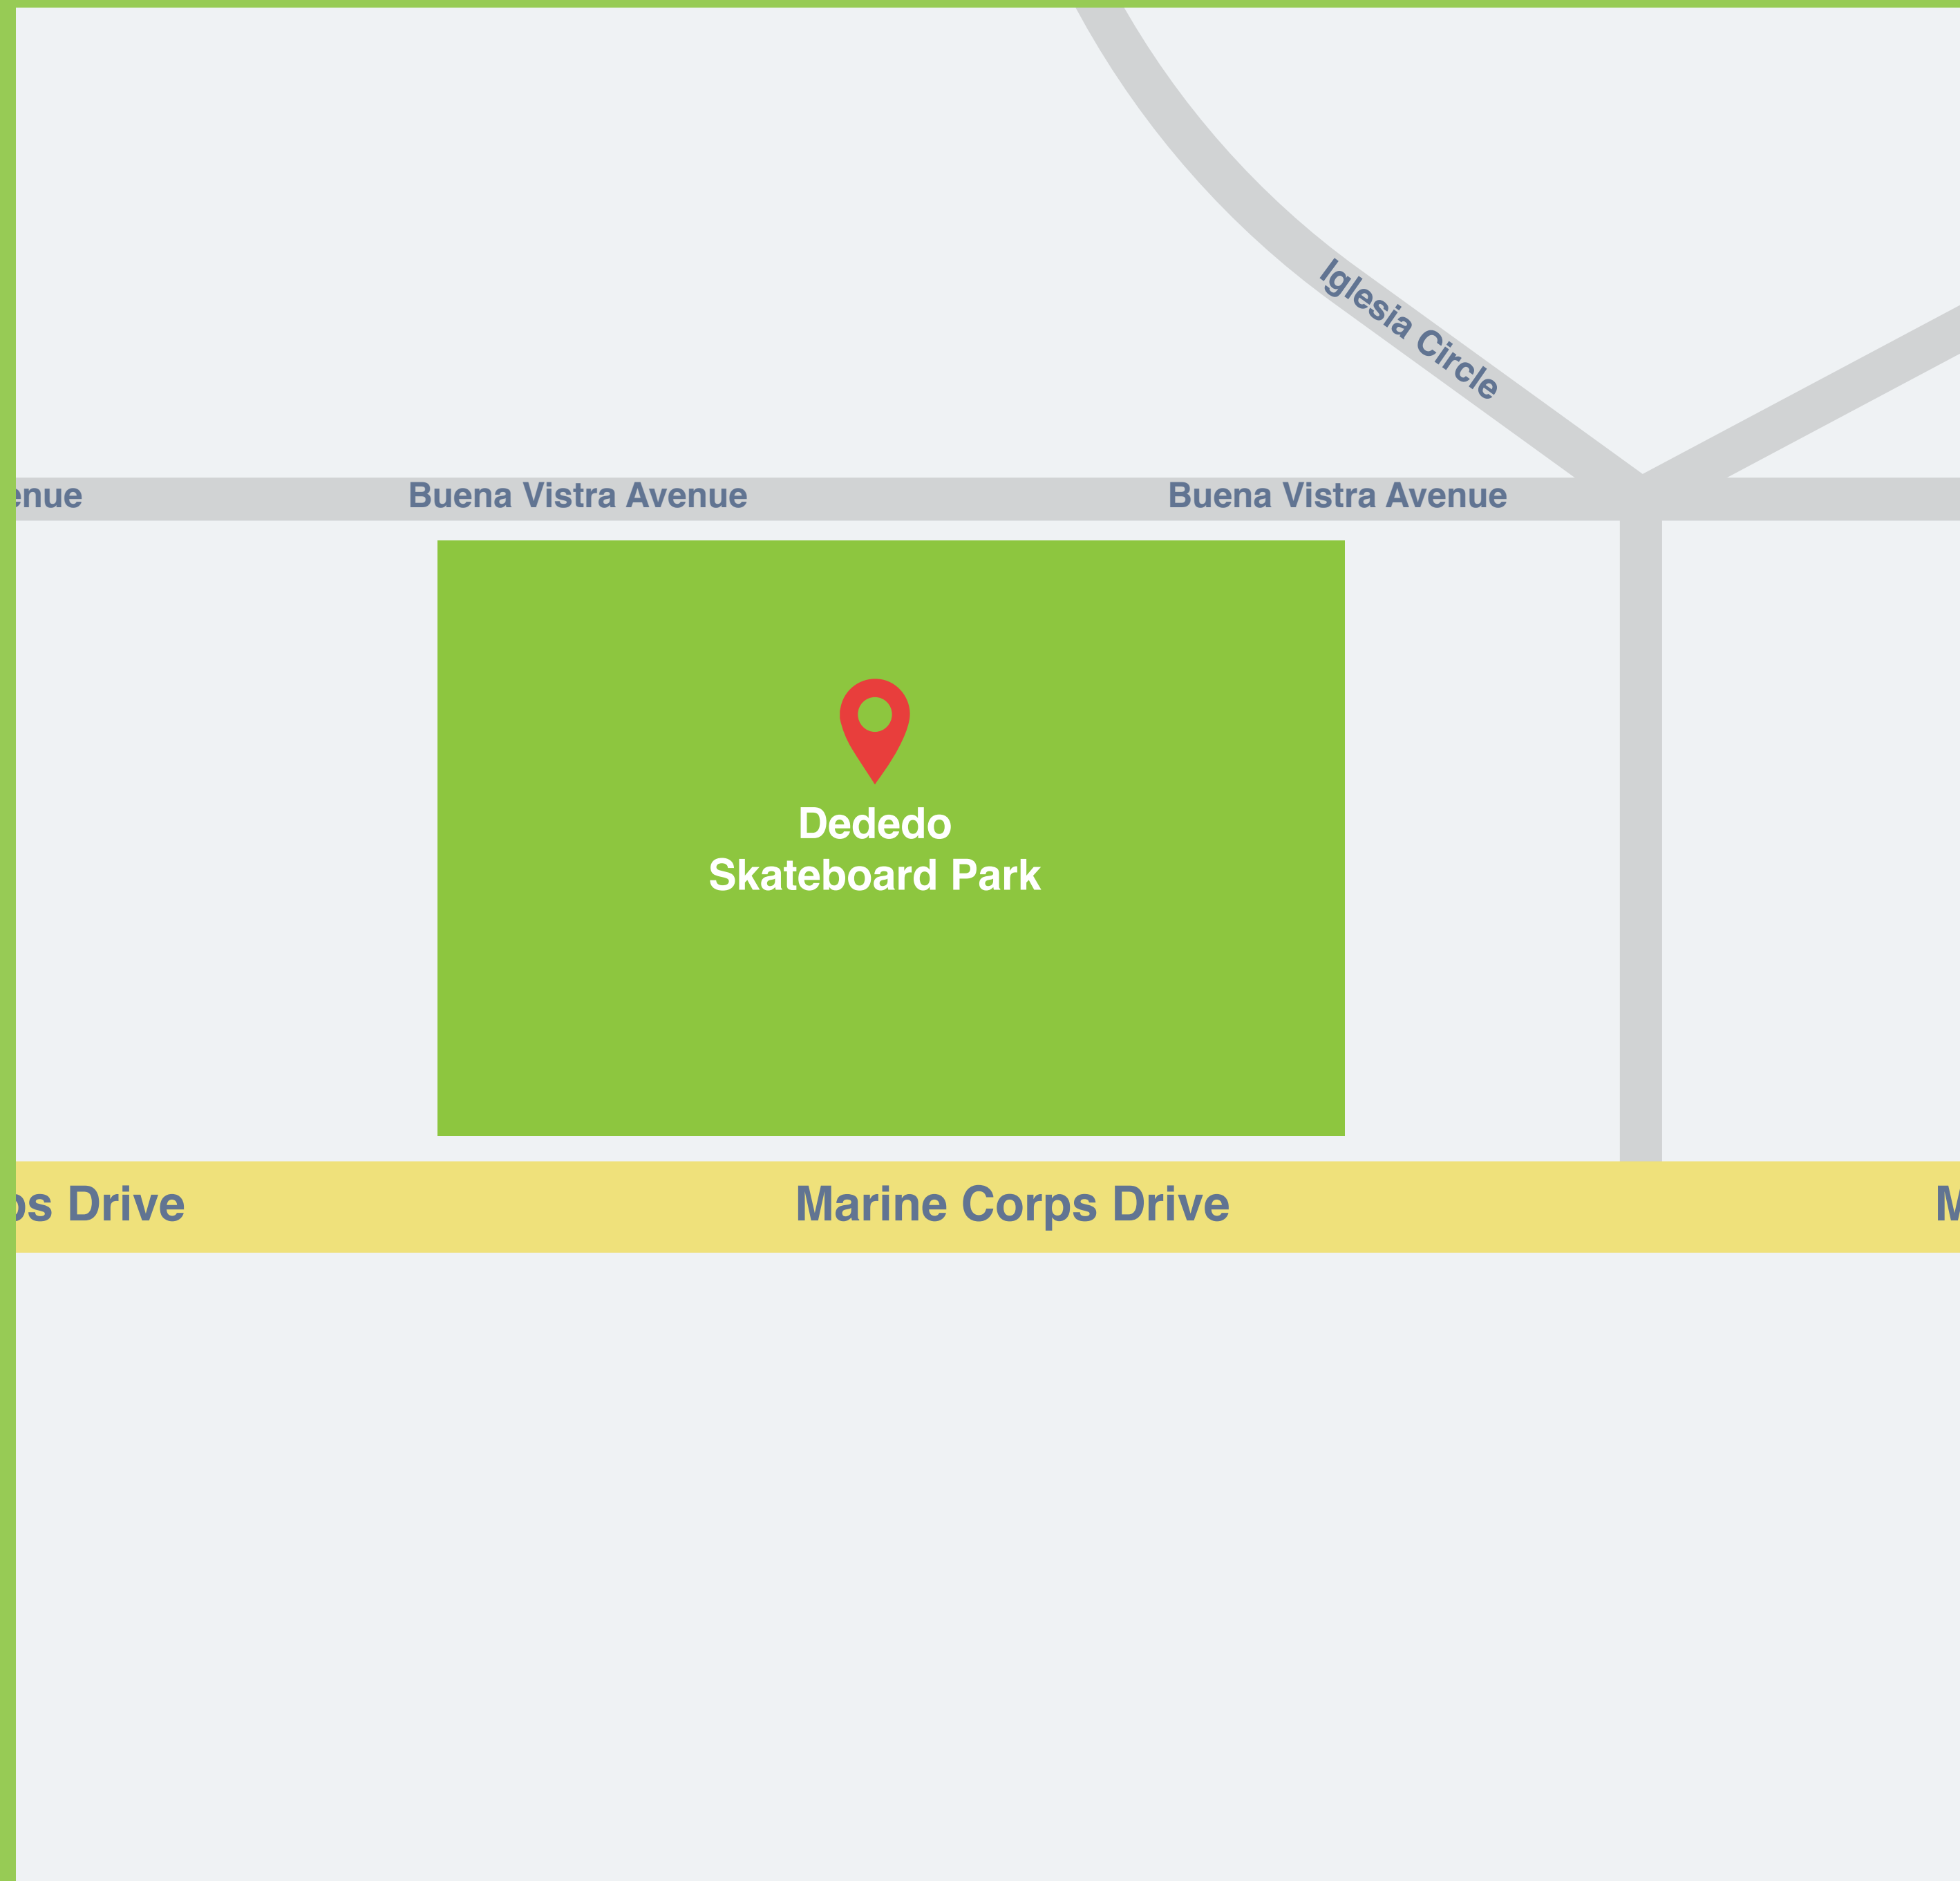

PARKS & PLAYGROUNDS

DEDEDO SKATEBOARD PARK

SKATE TRAIL

PARKING STALLS

BATHROOM

SHELTER SPACES

PICNIC TABLE

BENCHES

GRILL

LIGHTS

Google map: [Dededo Skateboard Park](#)