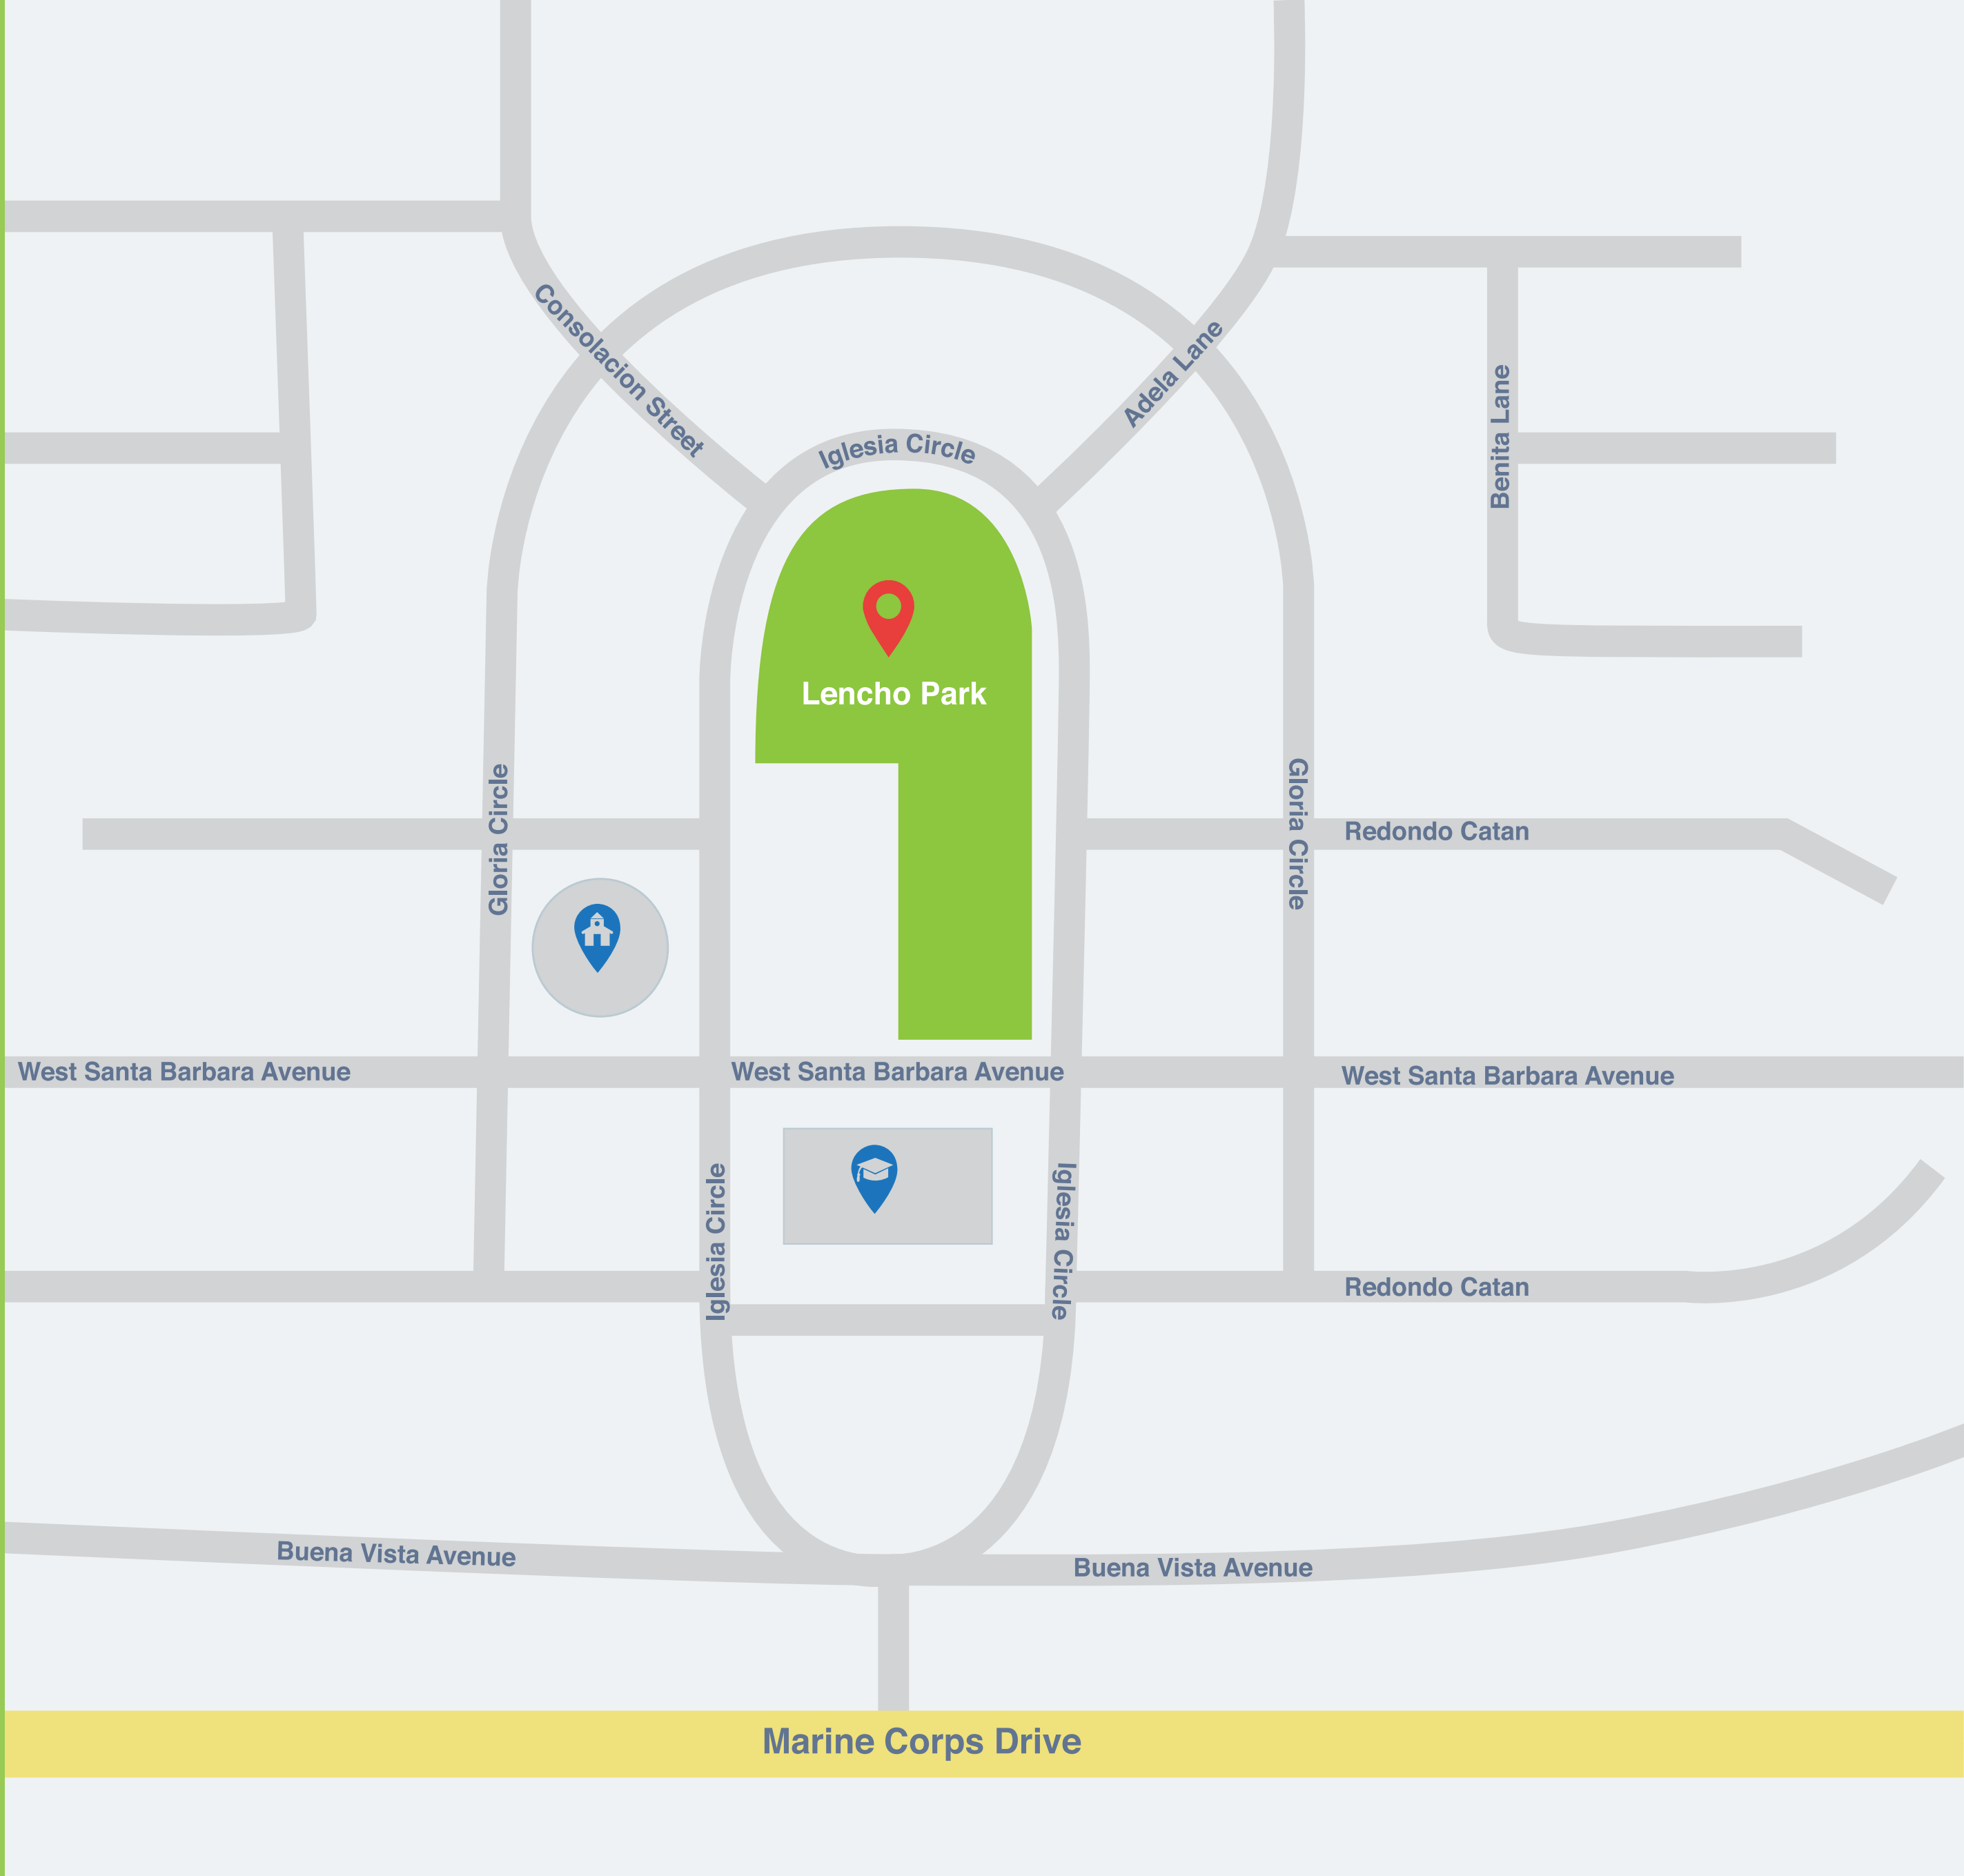

PARKS & PLAYGROUNDS

LENCHO PARK, DEDEDEDO

OPEN FIELD

OUTDOOR BASKETBALL COURT

OUTDOOR VOLLEYBALL COURT

SLIDE

SWING

JUNGLE GYM

PARKING STALLS

SHELTER SPACES

BENCHES

LIGHTS

TRASH CAN

PET FRIENDLY

Google map: [Lencho Park](#)