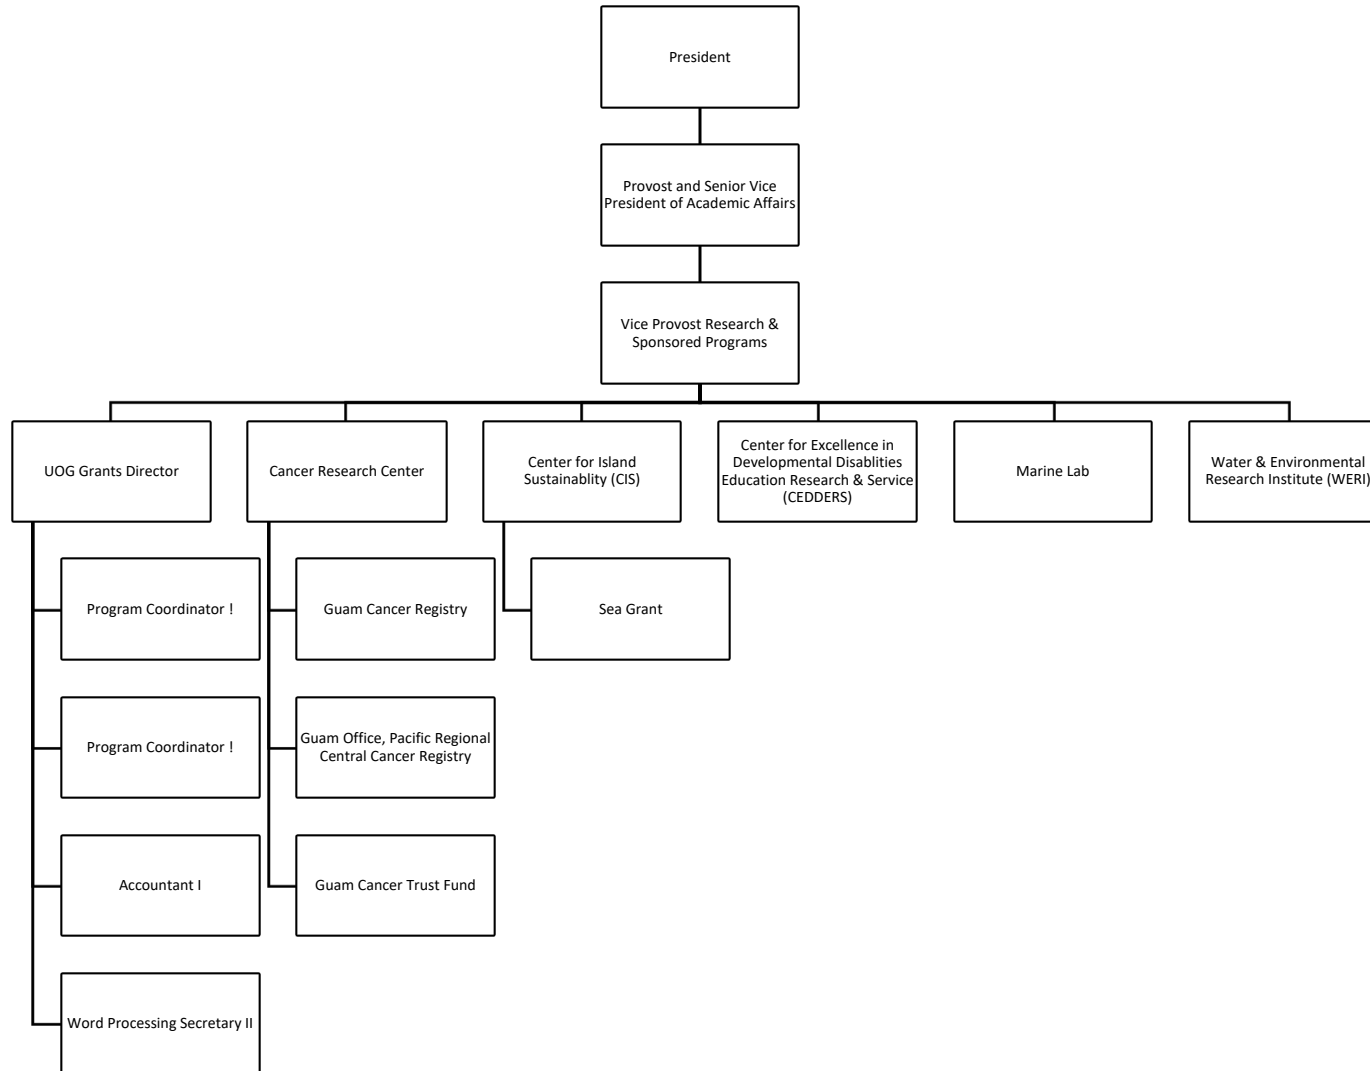

University of Guam Office of Research & Sponsored Programs Organizational Chart

// Approved // Disapproved

University of Guam
Office of Research & Sponsored Programs
Organizational Chart

Dr. Thomas W. Krise, UOG President